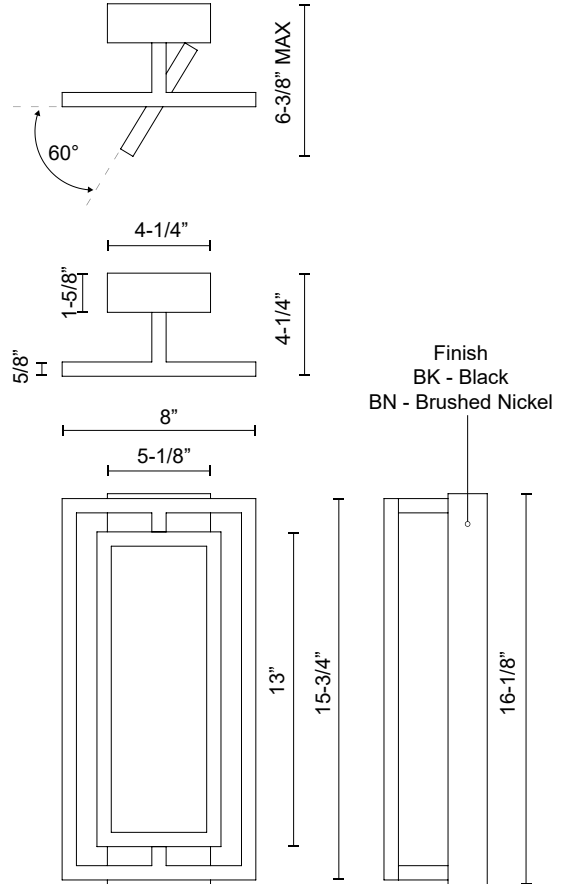

MONDRIAN SF16216

SEMI FLUSH

PROJECT

SF16216-BK
Black

SF16216-BN
Brushed Nickel

SPECIFICATION DETAILS

Fixture Dimensions	L15-3/4" x W8" x H4-1/4"
Light Source	LED with DC Driver
Wattage	33W
Total Lumens	2805lm
Delivered Lumens	BK-688lm; BN-1076lm;
Voltage	120V
Color Temperature	3000K
CRI (Ra)	90CRI
Optional Color Temps	2700K - 5000K Available, Minimum Order Quantities Apply
LED Rated Life	50,000 hours
Dimming	100% - 10%, TRIAC or ELV Dimmer (Not Included)
Diffuser Details	Frosted acrylic diffuser
Location	Dry
Mounting Style	All Orientation; Ceiling and Wall;
CEC Title 24 JA8	Yes, JA8-2022
Canopy Dimensions	L16-1/8" x W4-1/4" x H1-5/8"
Paint Finish	BK02; BN02;

* For custom options, consult factory for details.

* For warranty information, please visit www.kuzcolighting.com/warranty

DESCRIPTION

Mondrian series is composed from numerous rectilinear frames of light. The illuminated borders surrounding an open central void create an illusion of levitation. The airy design and negative space allow the fixture to visually blend into the environment. High-quality finish and simple forms coalesce in the elegant new product.